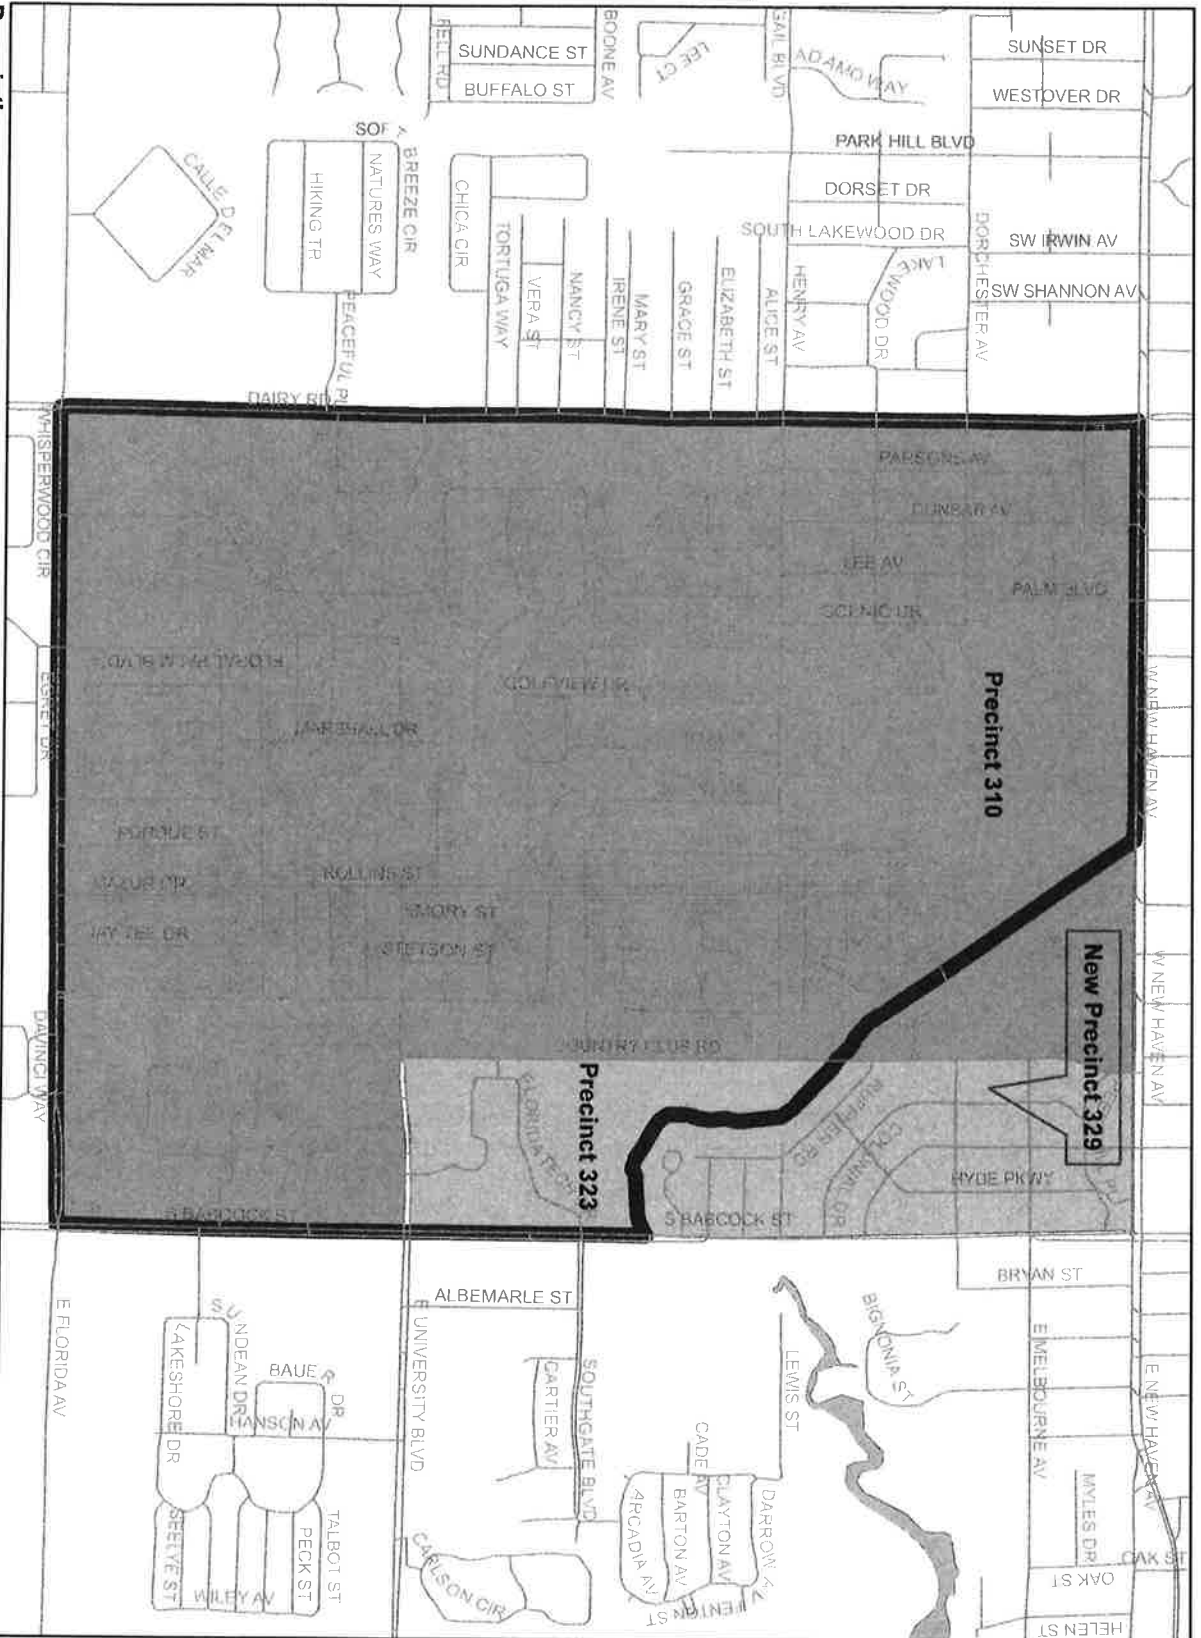

PRECINCT 310

Legend

- street
- Water
- **BEFORE**
- 310
- 323
- **AFTER**
- 310

Description:
A section of Precinct 310 was consolidated into Precinct 329
A section of Precinct 323 was consolidated into Precinct 310