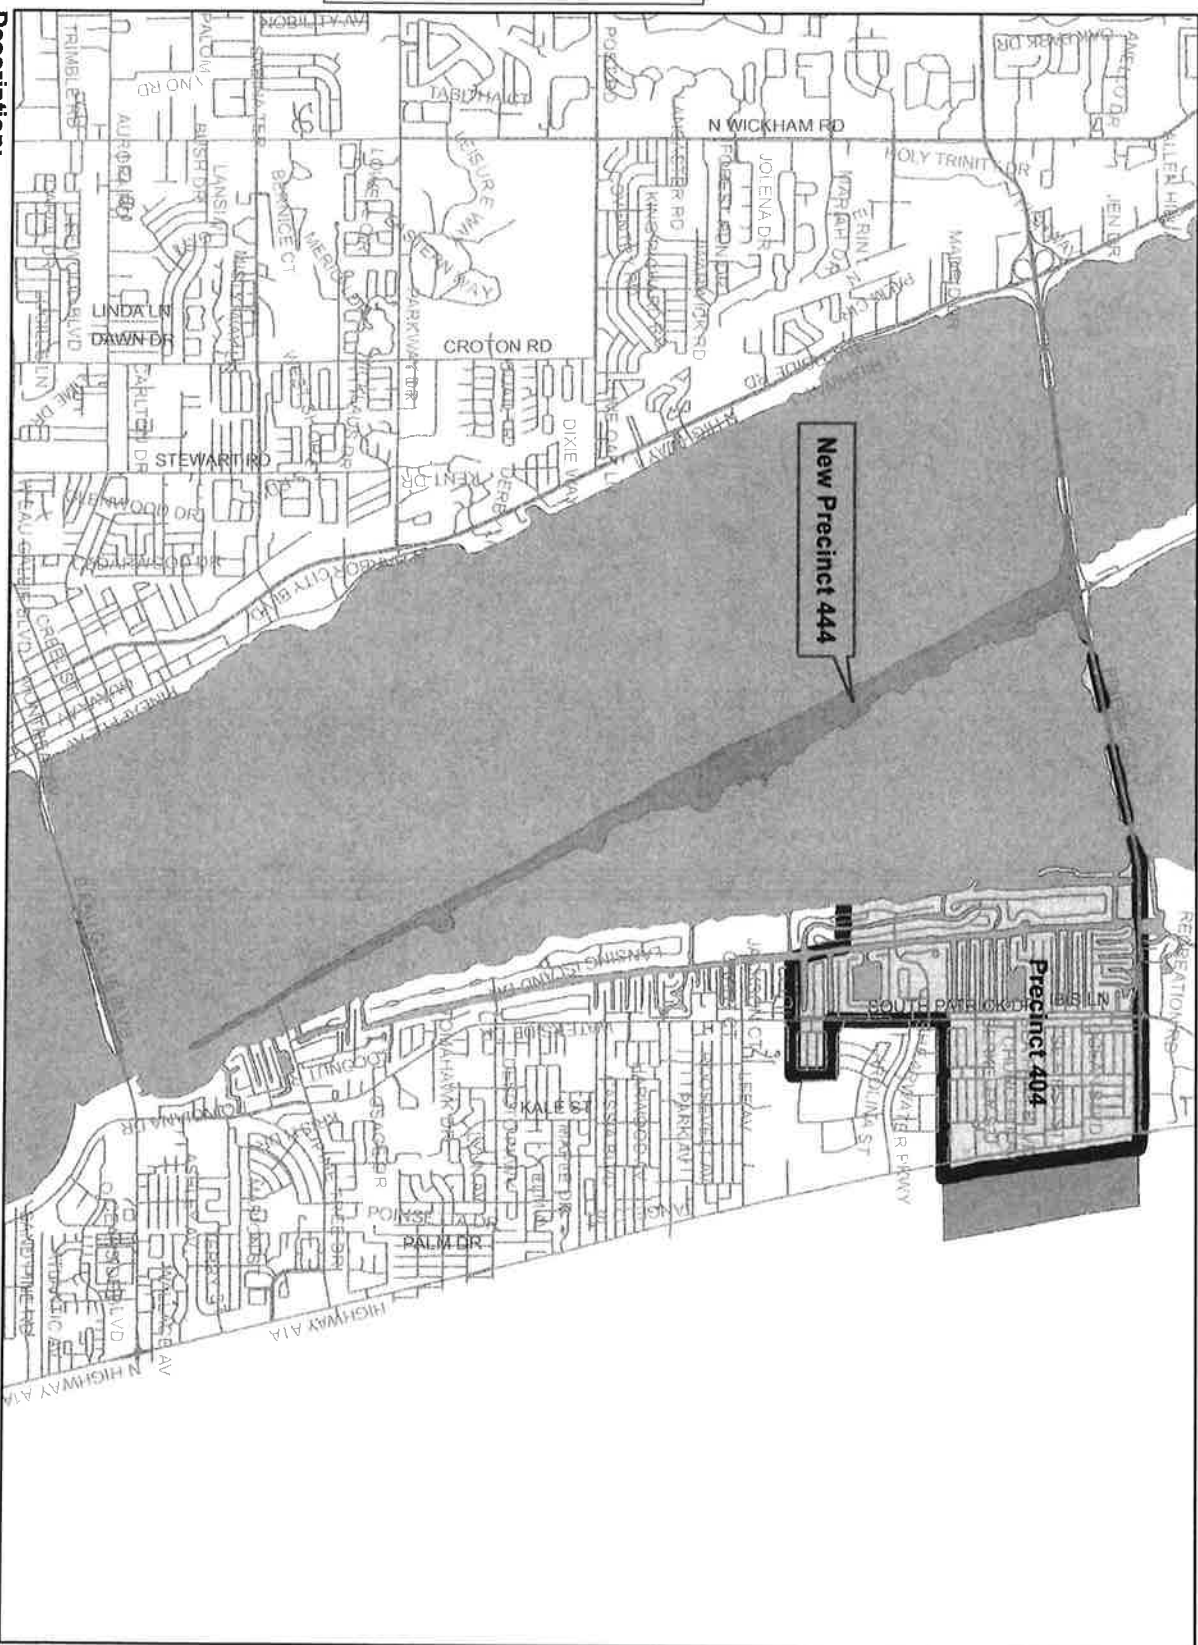

PRECINCT 404

Legend

- Street
- Water
- **BEFORE**
  404
- **AFTER**
  404

Description:
New Precinct 444 was created from a section of Precinct 404