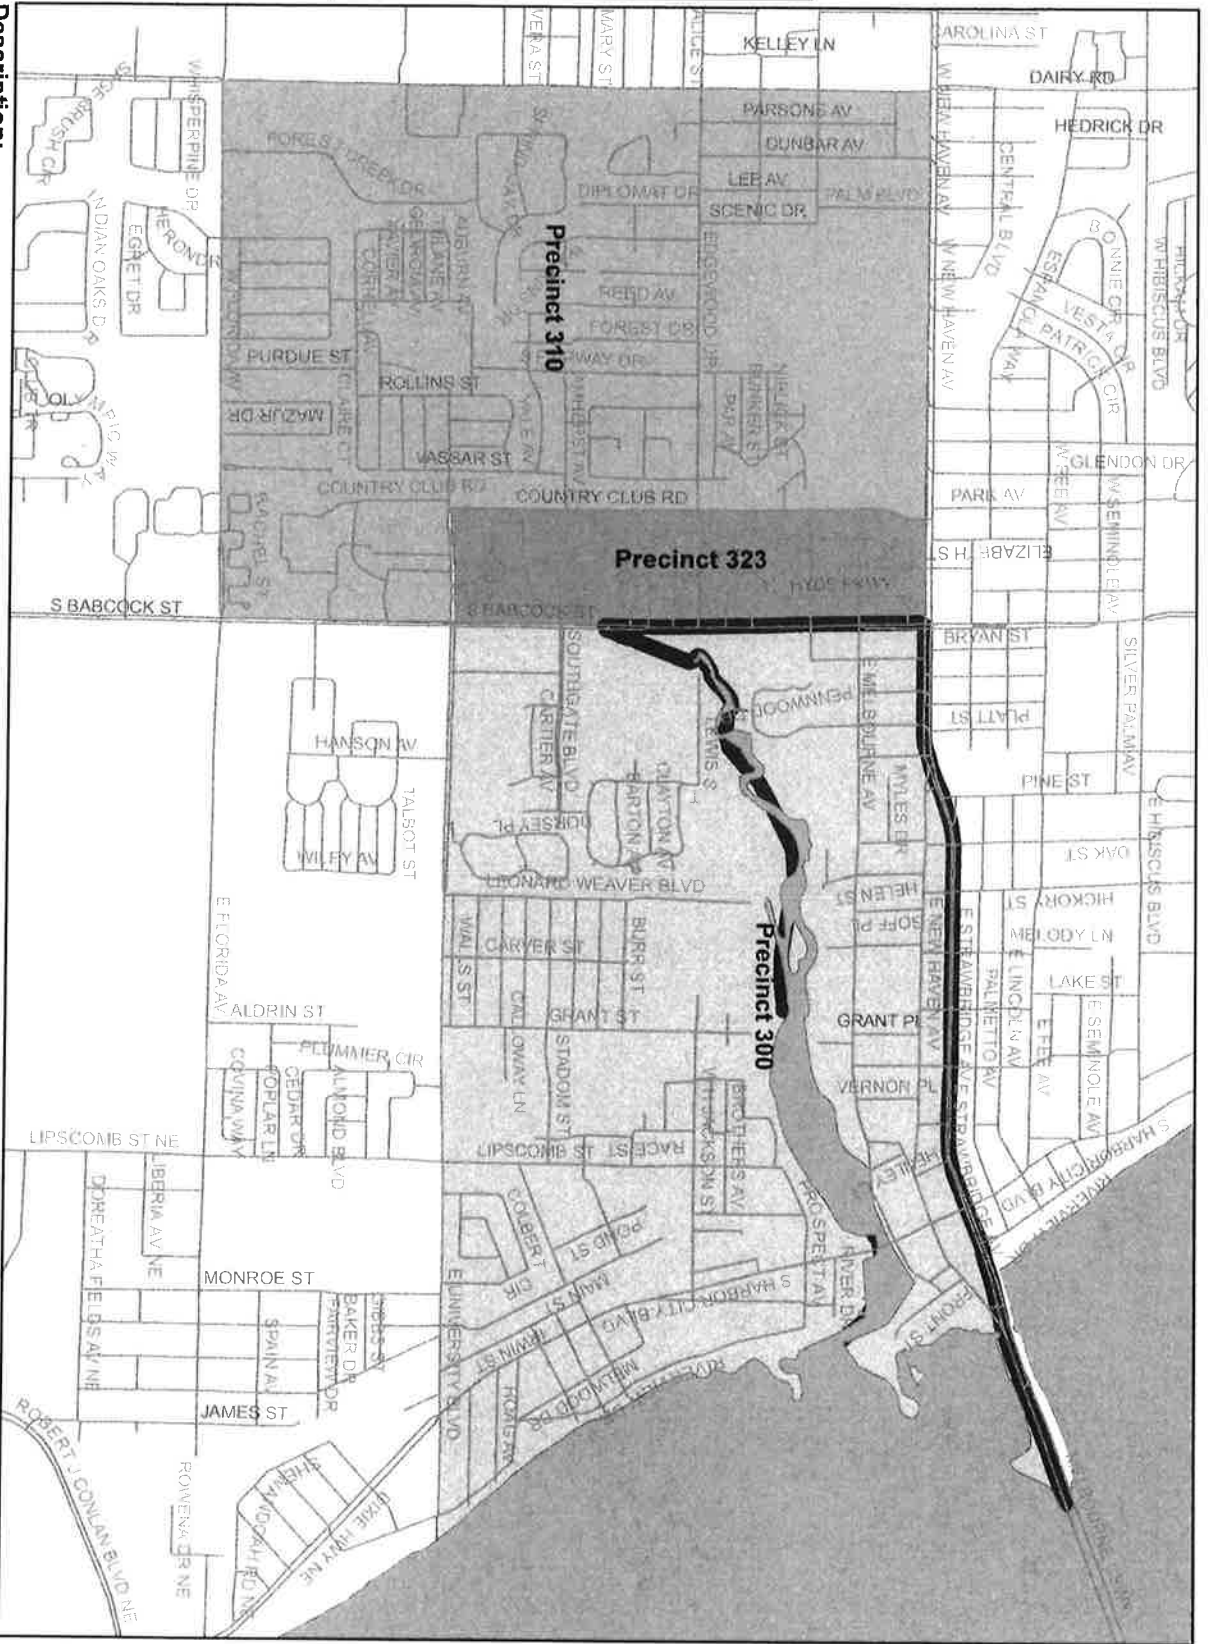

PRECINCT 323

Legend

- street
- Water
- **BEFORE**
- 300
- 310
- 323
- **AFTER**
- 323

Description:
A section of Precinct 300 was consolidated into Precinct 323
A section of Precinct 323 was consolidated into Precinct 310
New Precinct 329 was created from a section of Precinct 323