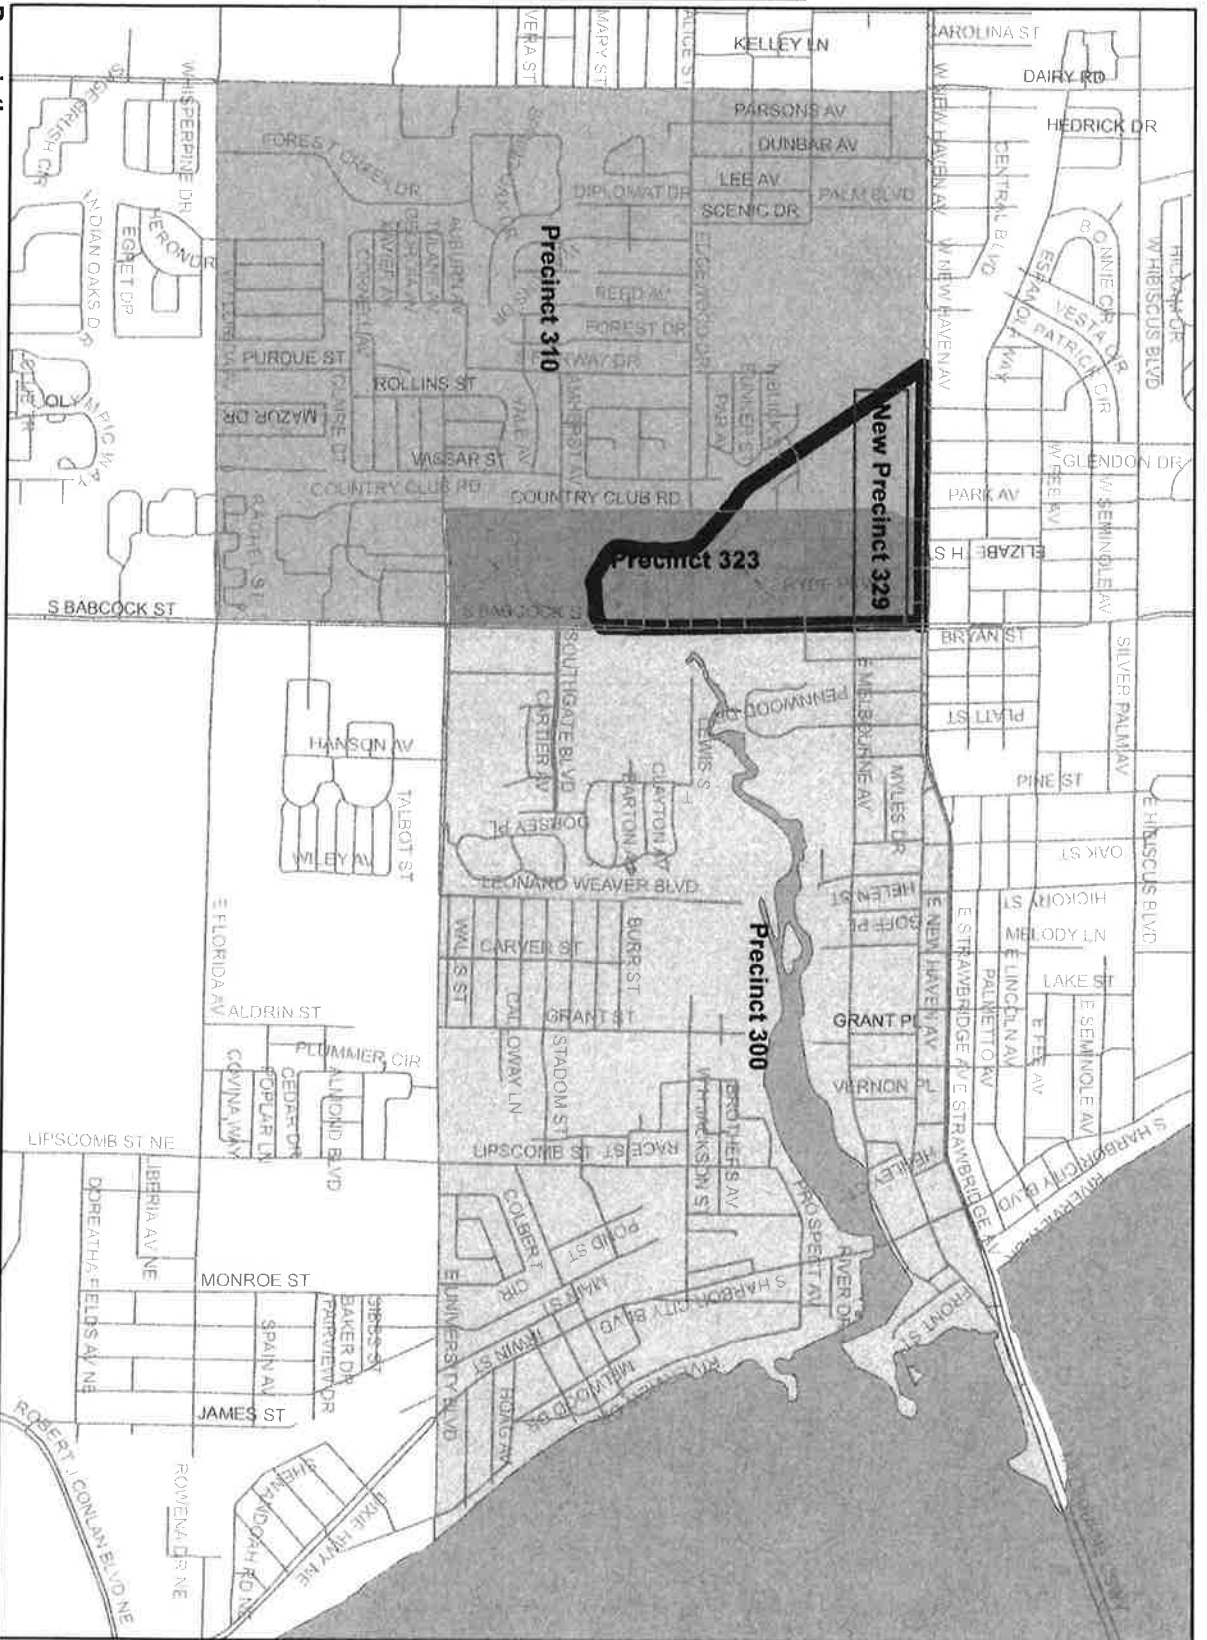

PRECINCT 329

Legend

- street
- Water
- **BEFORE**
- 300
- 310
- 323
- **AFTER**
- 329

Description:
New Precinct 329 was created from a section of Precinct 323
A section of Precinct 310 was consolidated into Precinct 329