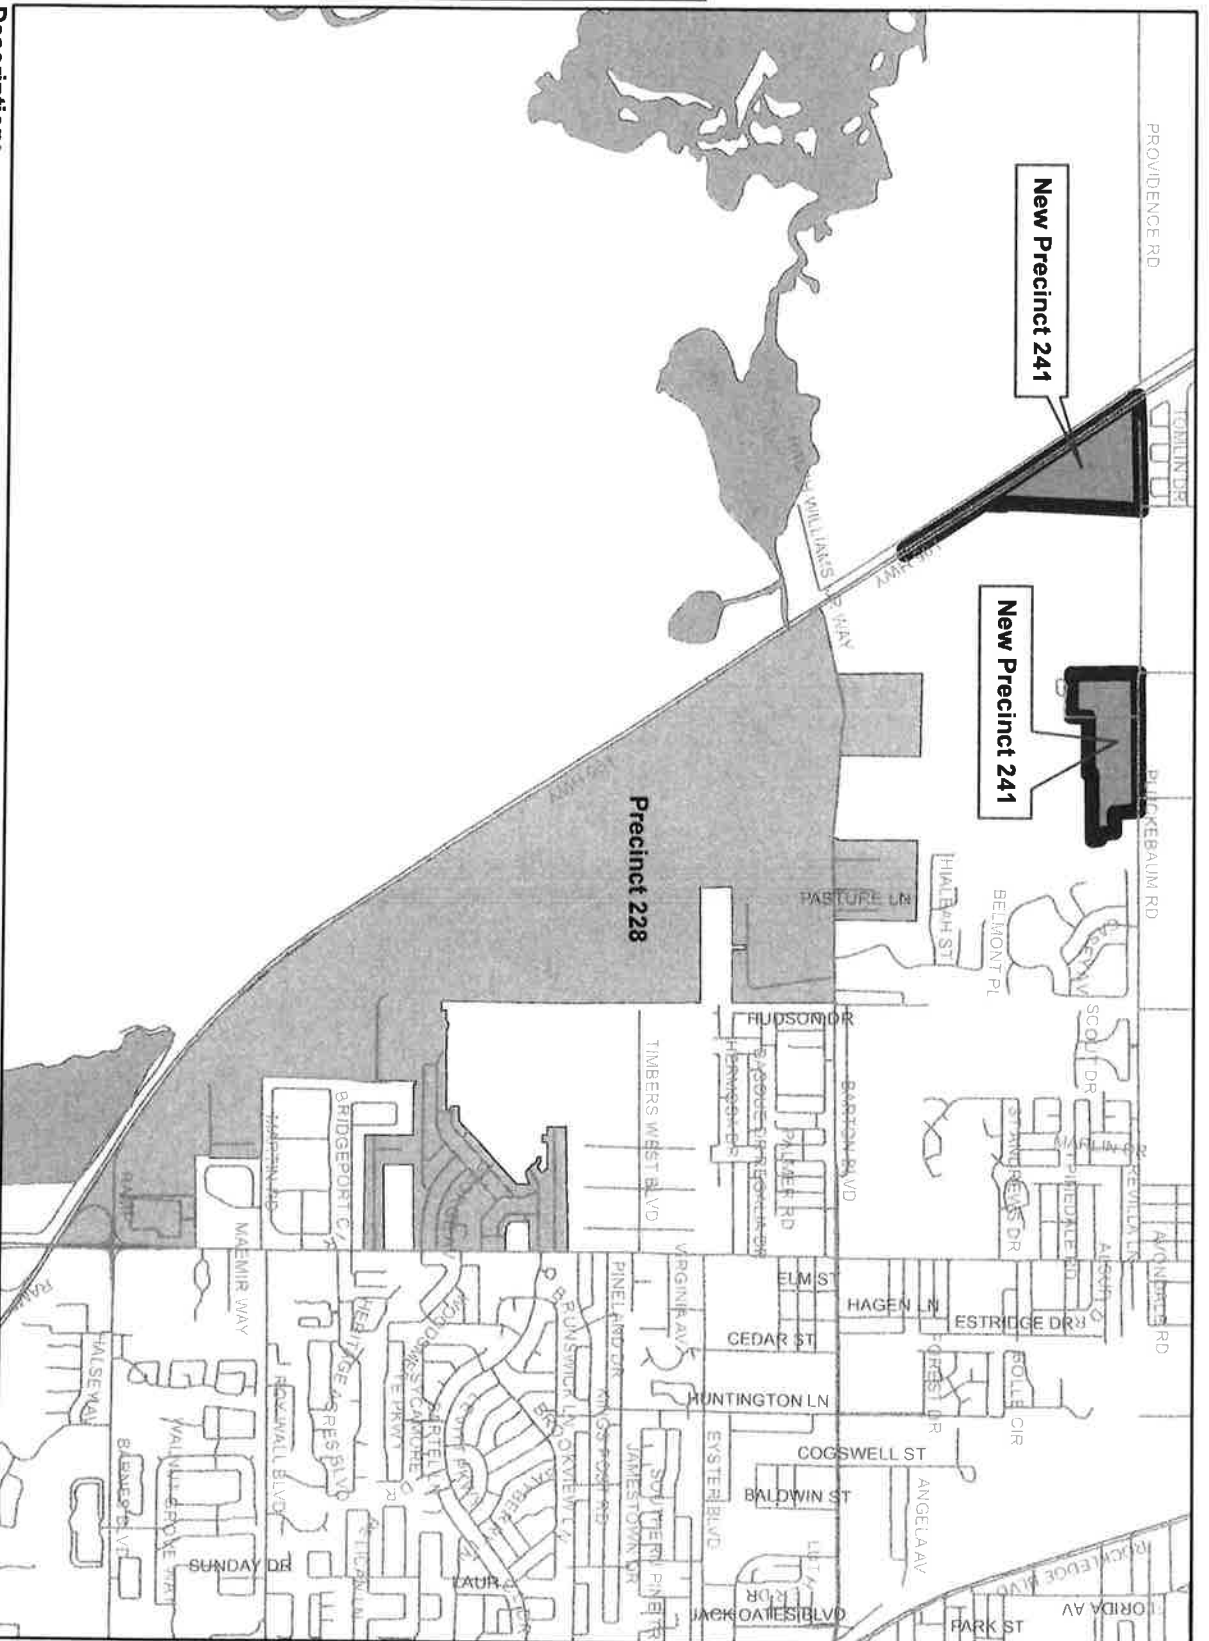

PRECINCT 241

Legend

- Street
- Water
- **BEFORE** 228
- **AFTER** 241

Description:
New Precinct 241 was created from sections of Precinct 228