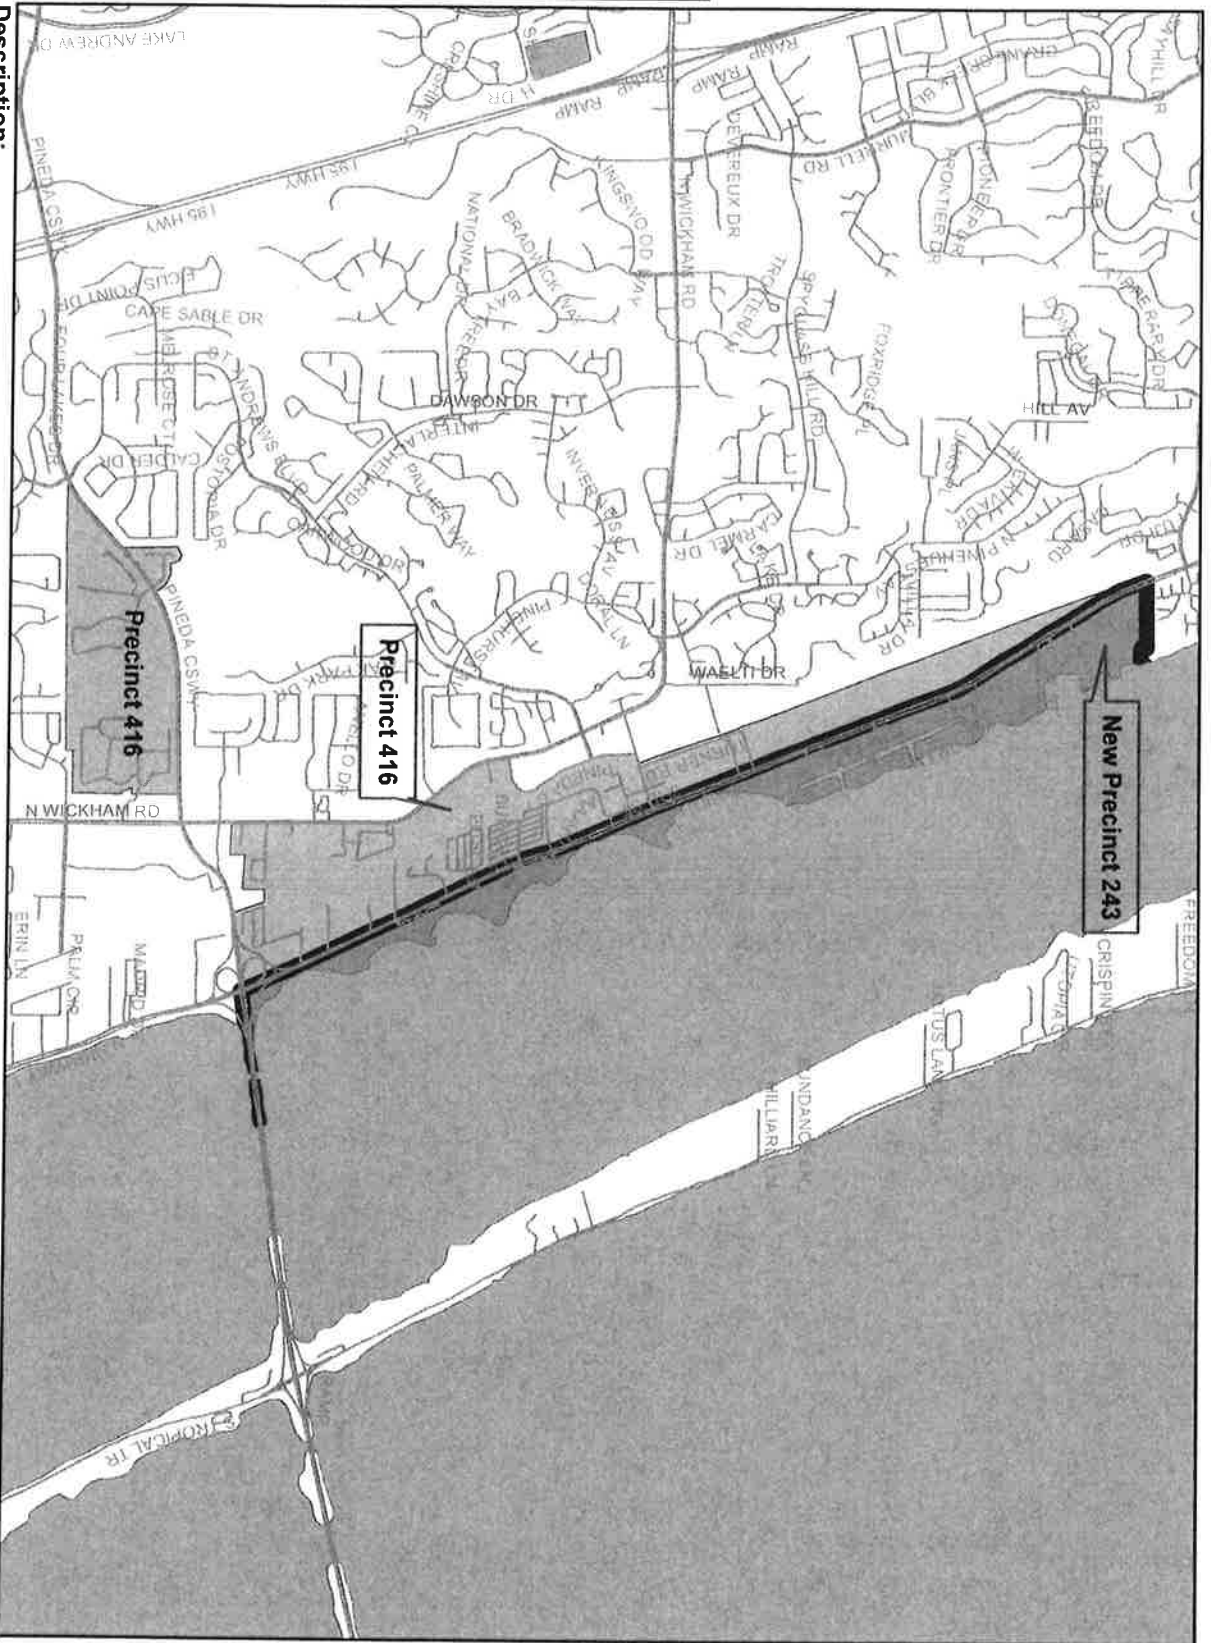

PRECINCT 243

Legend

- Street
- Water
- **BEFORE** 416
- **AFTER** 243

Description:
New Precinct 243 was created from a section of Precinct 416