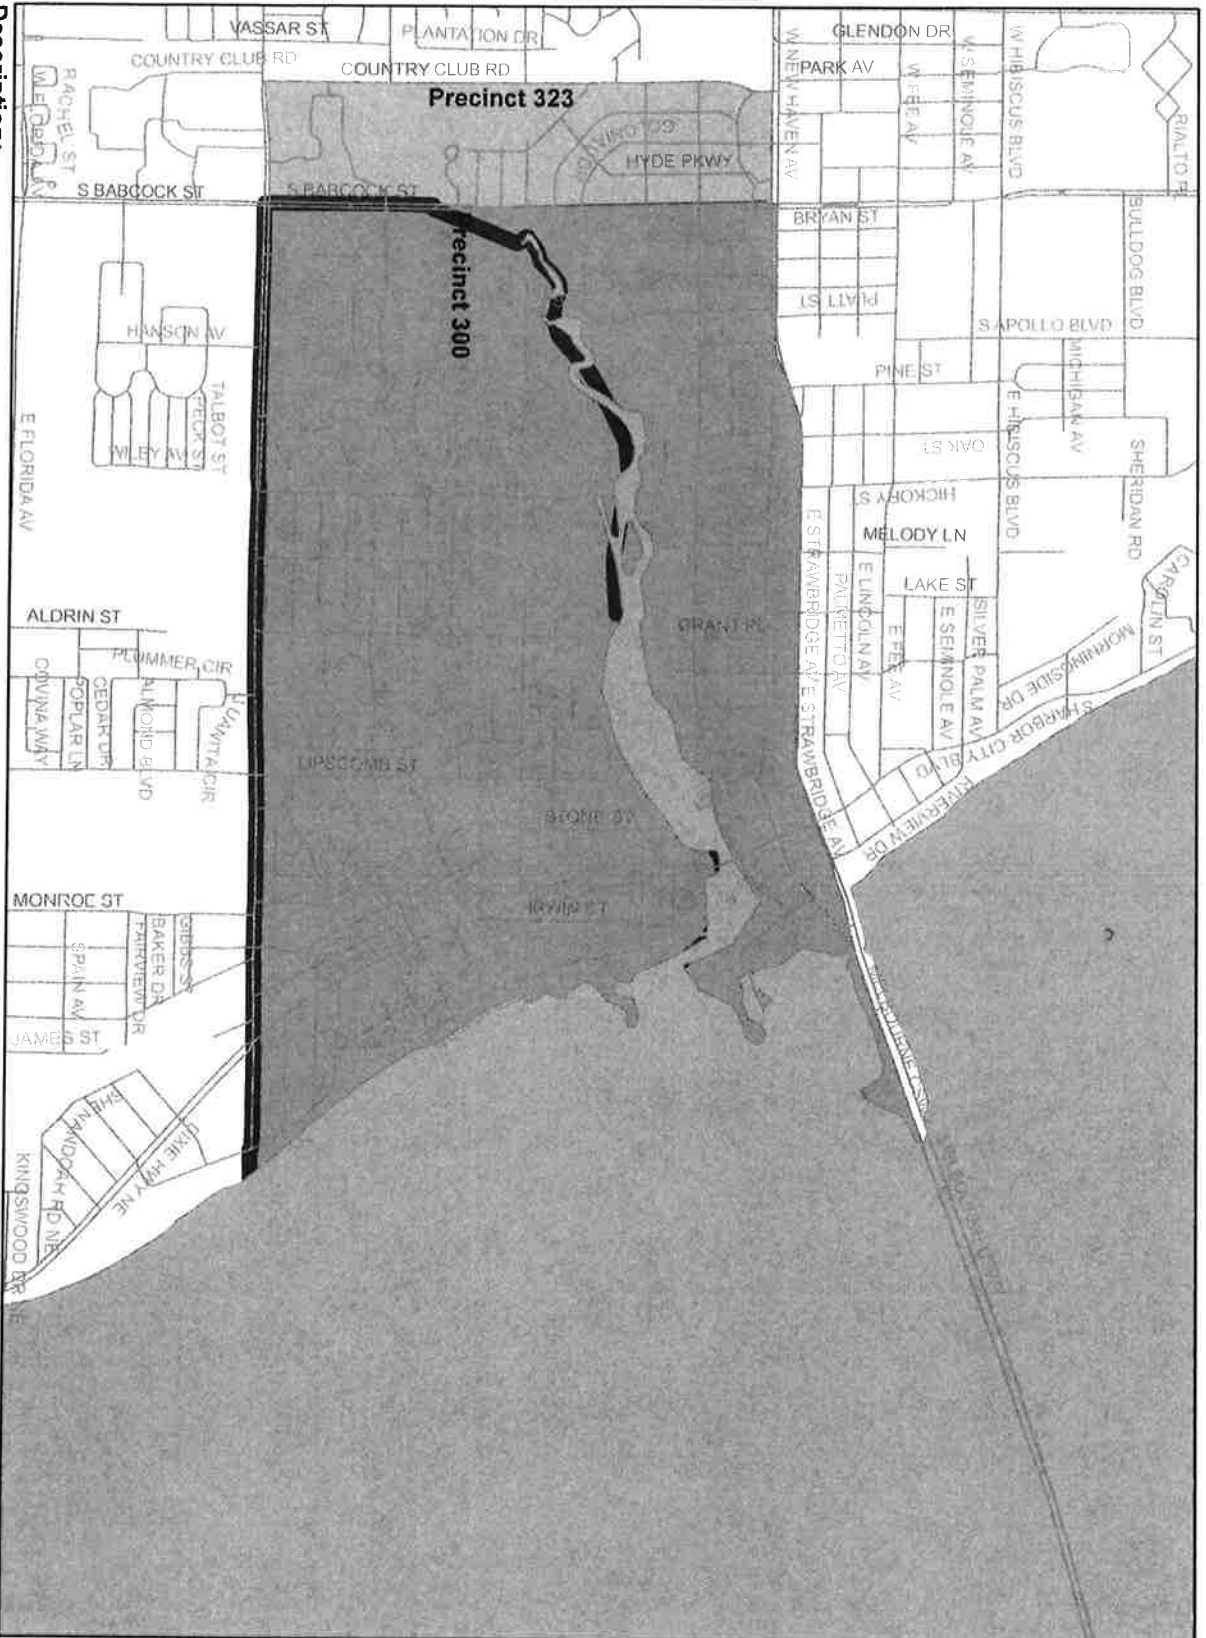

PRECINCT 300

Legend

- Street
- Water
- **BEFORE**
- 323
- 300
- **AFTER**
- 300

Description:
A section of Precinct 300 was consolidated into Precinct 323