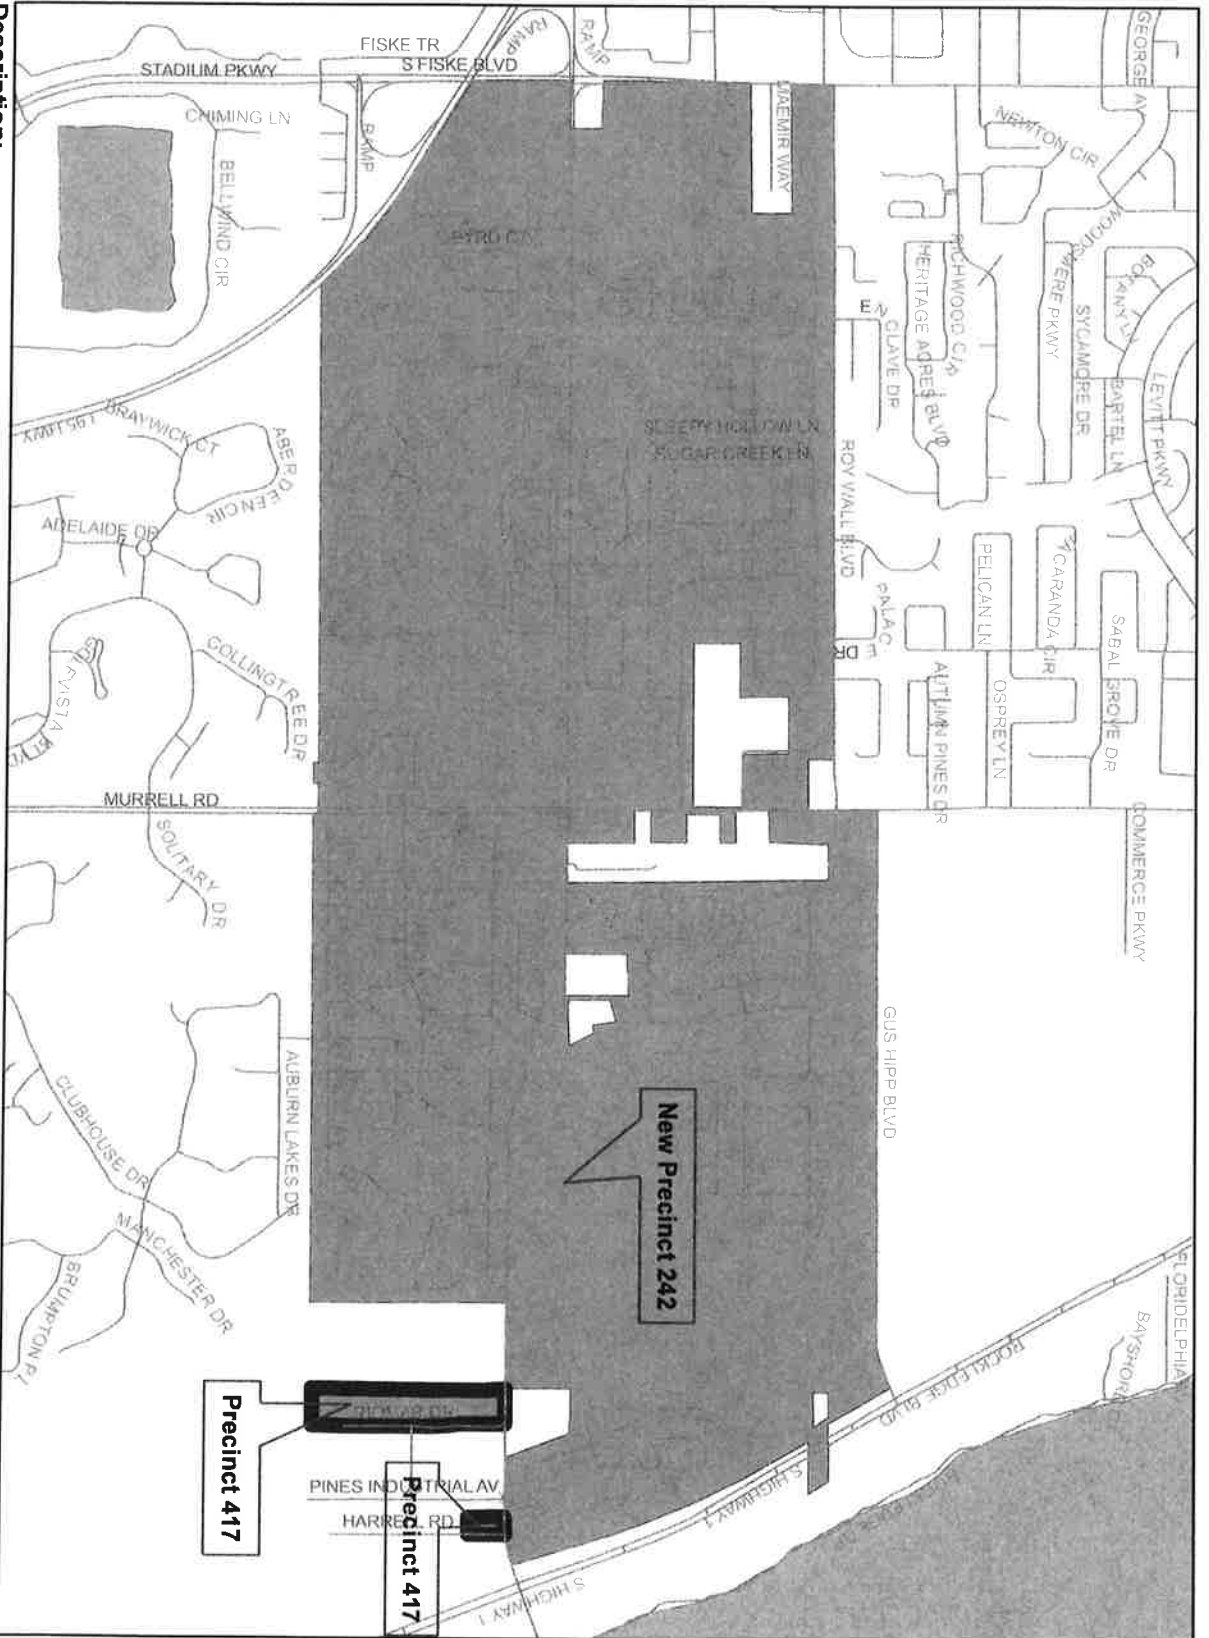

PRECINCT 417

Legend

- Street
- Water
- BEFORE 417
- AFTER 417

Description:
New Precinct 242 was created from a larger section of Precinct 417