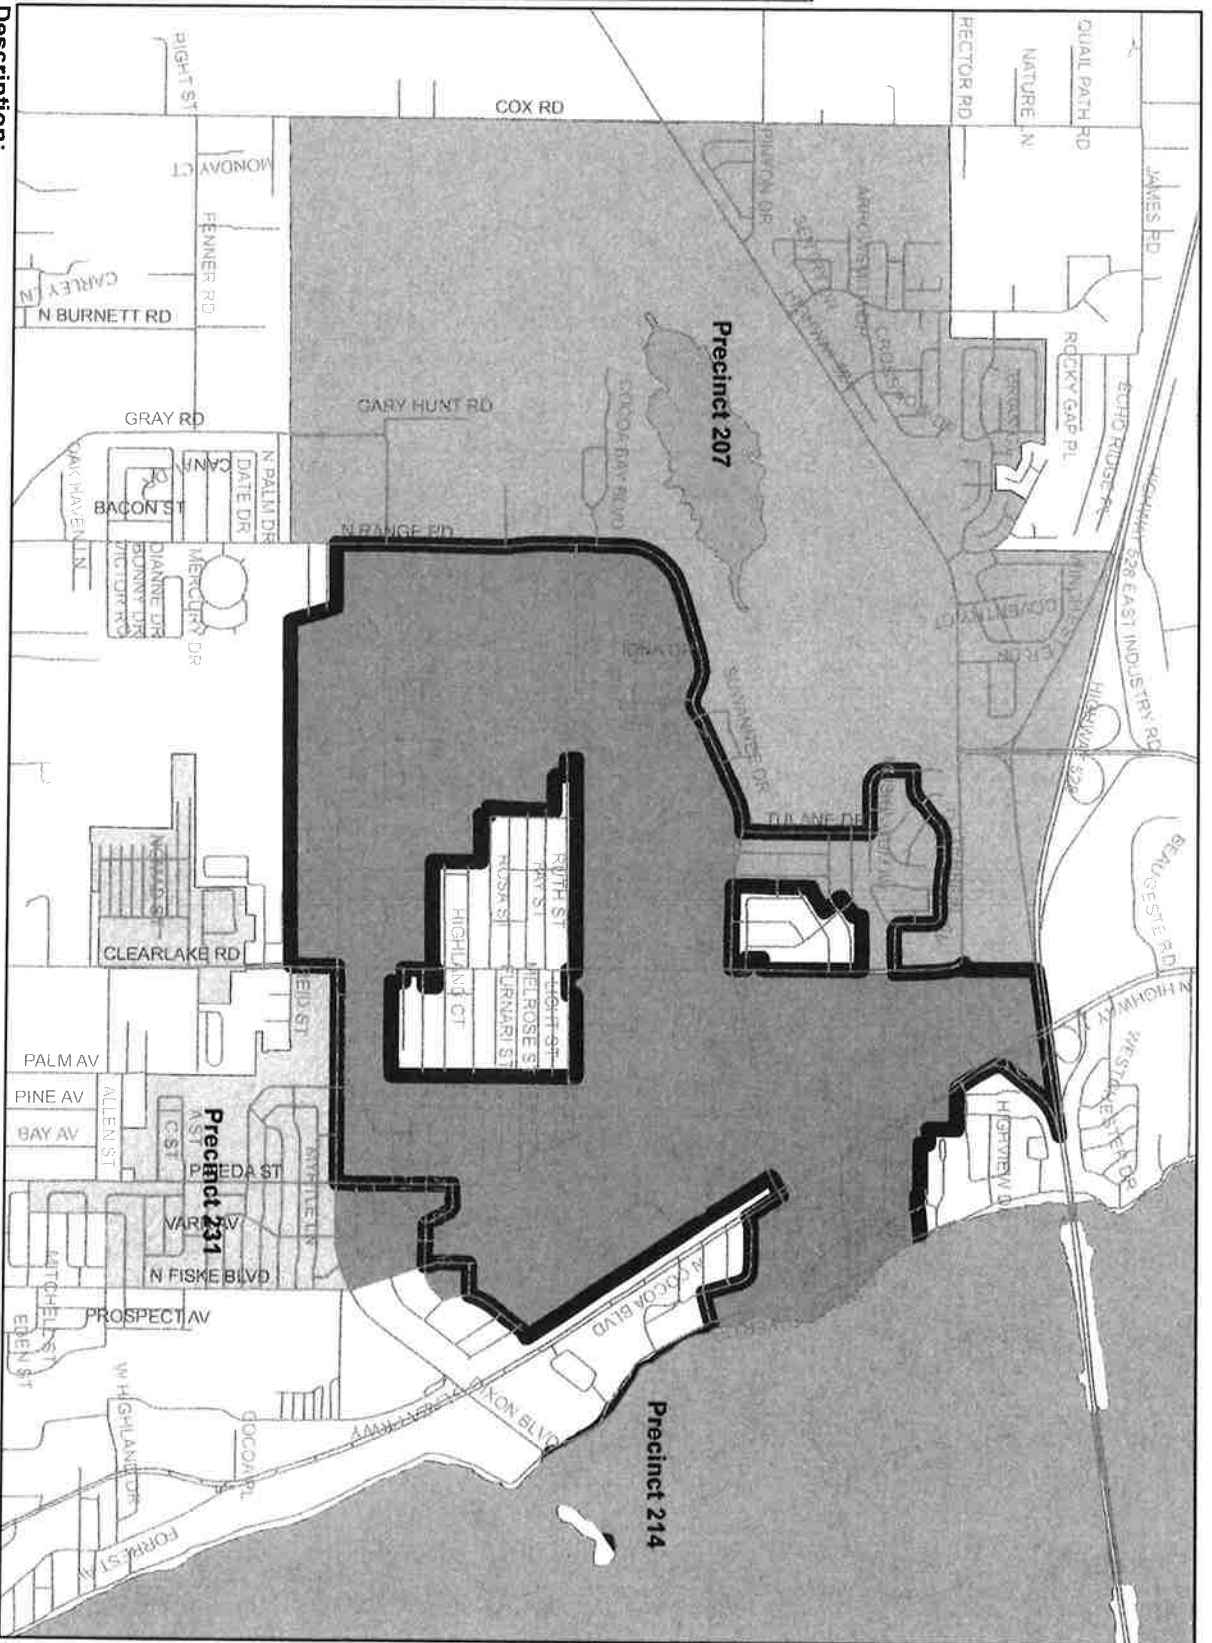

PRECINCT 214

Legend

- Street
- Water
- **BEFORE**
  - 207
  - 214
  - 231
- **AFTER**
  - 214

Description:

A section of Precinct 207 was consolidated into Precinct 214
A section of 214 was consolidated into 231